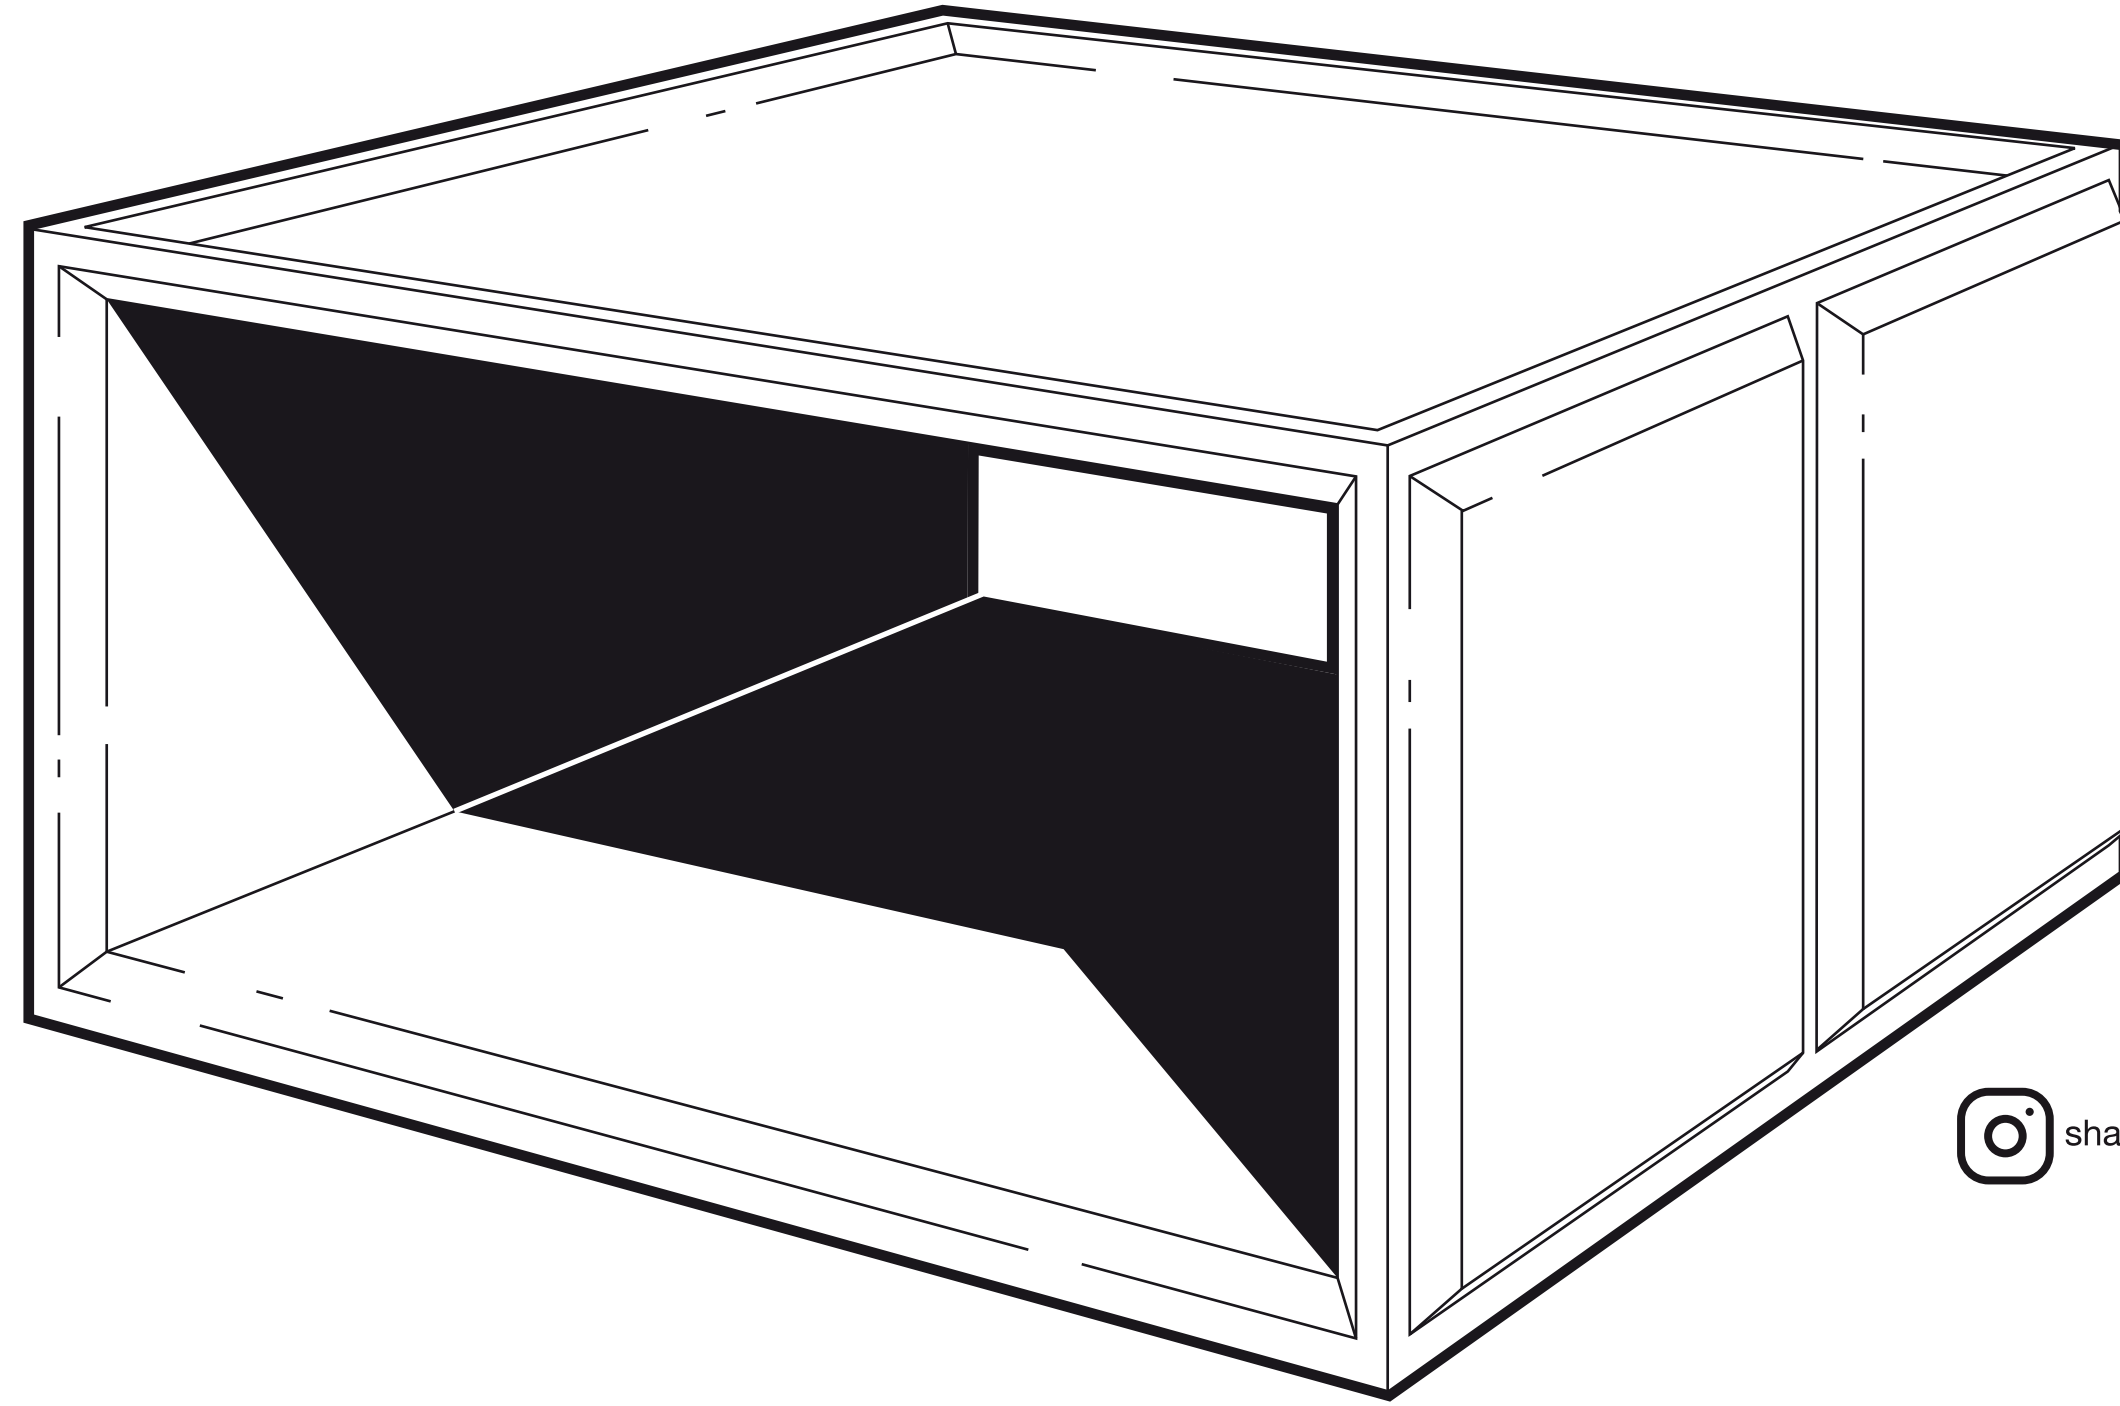

# plus collection

porcelaine plate  
A-09146

smoked cork cushion  
A-09155

storage module S  
D-09141

storage module M  
D-09142

lyon beton

 share some pics of your interior #lyonbeton

plus  
**coffee table**